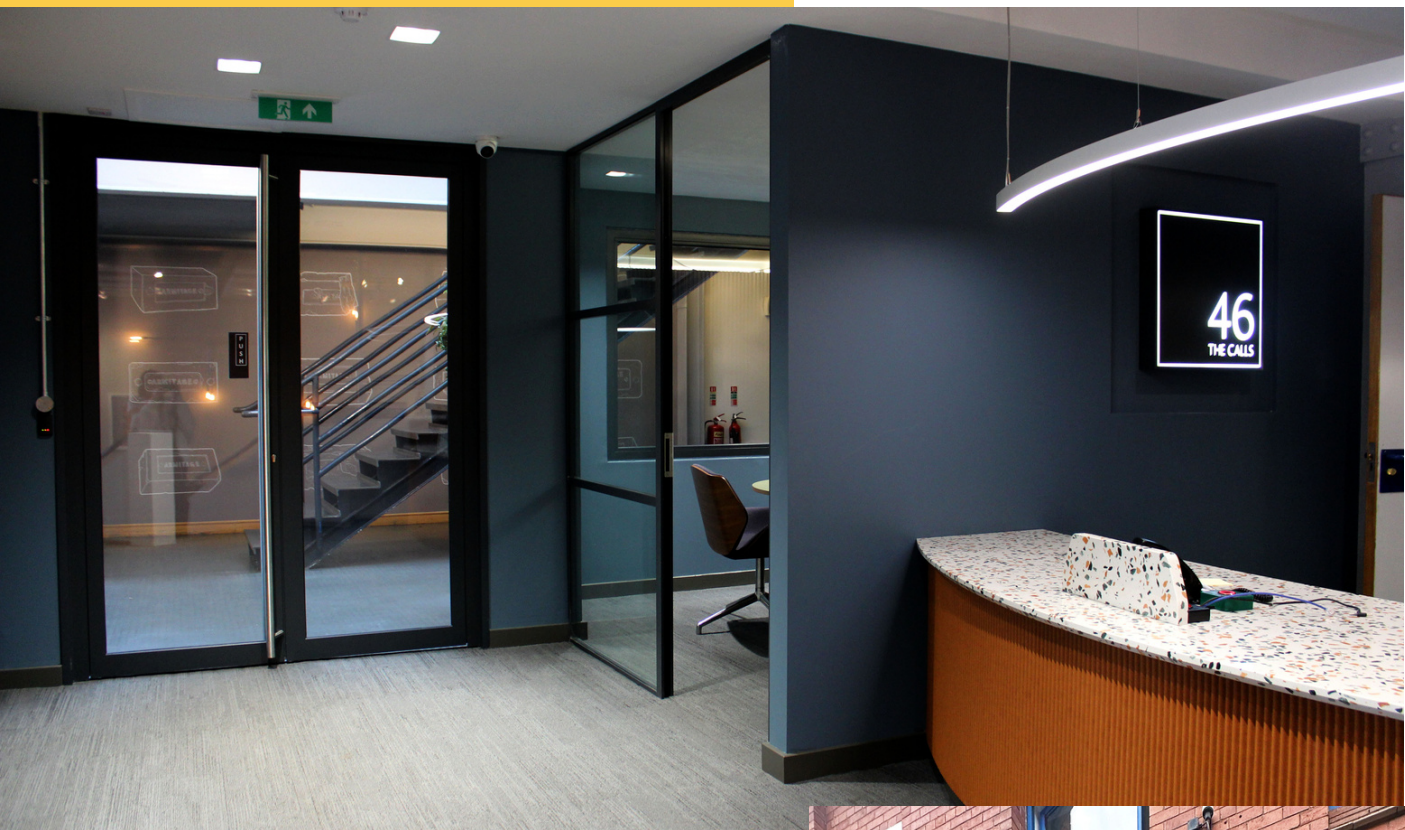

46 THE CALLS

LEEDS
LS2 7EY

STUDIO 26
643 SQ FT OFFICE SPACE

46 The Calls was originally a grain warehouse serviced by barges on the river. The building has been creatively converted to provide high quality design studios and office accommodation over four floors with exposed brickwork, hardwood flooring and original steel structural elements.

A bustling assortment of independent bars, restaurants and cafes brings life to the streets, creating a friendly business neighbourhood with a residential mix.

The calm and idyllic environment of Leeds waterfront is on the doorstep and the city centre's retail and leisure offers are just a few minutes walk away.

BUILDING FEATURES

- Open plan with original features
- Friendly front of house team
- Bookable meeting room included
- Quality independent coffee shop on-site
- Rich building history
- Vibrant tenant community
- 24 hour access via secure fob system
- Secure parking available
- Communal kitchen point
- Secure cycle storage
- On-site building management
- Lift access